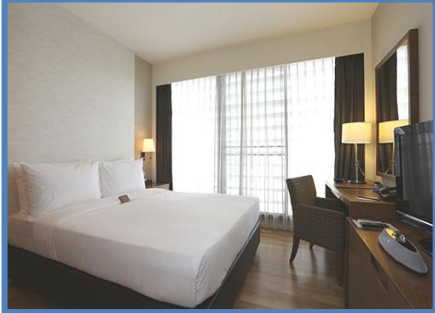

**BANGNA
PRIDE**
HOTEL & RESIDENCE