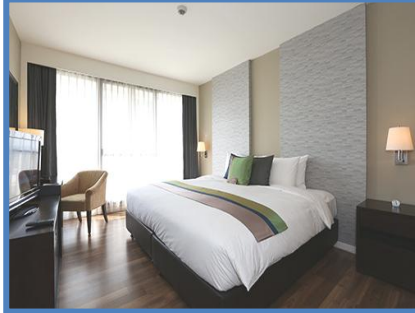

**BANGNA
PRIDE**
HOTEL & RESIDENCE